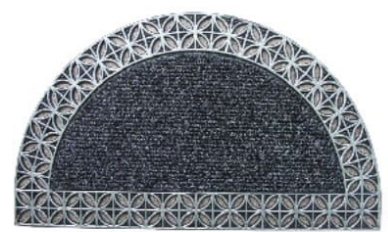

MULTI 04 40 X 70 CM
RT039S DL178 H