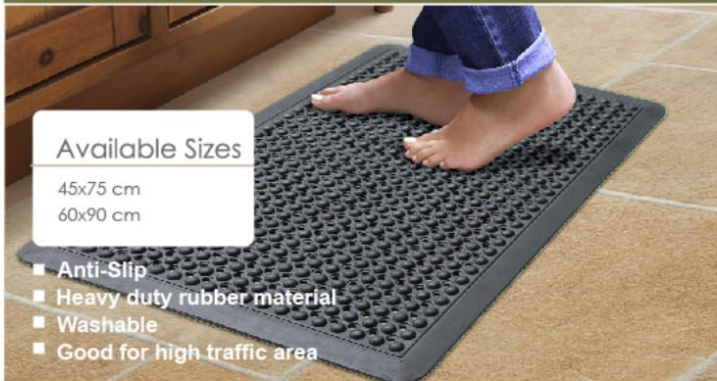

RUBBER COIR MATS

Available Sizes

40 X 60 cm
45 X 75 cm
60 x 90 cm
45 x 120 cm

- Eco-friendly
- Anti-Slip
- Heavy duty rubber material
- Good for high traffic area

PRINCESS MAT 1 RBPCPA 00066
45 x 75 cm

VALUE MAT 1 RMCN00012
45 x 75, 40 x 60 cm

VALUE MAT 1 RMCMSH00173
45 x 75, 40 x 60 cm

PRINCE MAT 3 RbpcHv 050S
45 x 120 cm

PRINCESS MAT 2 RBPCPA 00070
45 x 75 cm

PRINCE MAT 1 RBPC 00054
45 x 75, 40 x 60 cm

PRINCE MAT 2 RBPC 00003RHM
45 x 75, 60 x 90 cm

ANTIFATIGUE MAT

Available Sizes

45x75 cm
60x90 cm

- Anti-Slip
- Heavy duty rubber material
- Washable
- Good for high traffic area

BUBBLE
BBLMBL size: 60X90 cm

BUBBLE
BBLMBL Size : 45X75 cm

Available Sizes

40x60 cm
45x75 cm